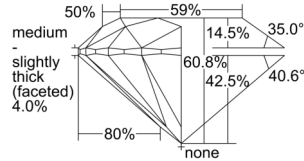

GIA®

FACSIMILE

GIA REPORT 1509553823

Verify this report at GIA.edu

GIA NATURAL DIAMOND DOSSIER®

October 04, 2024
GIA Report Number 1509553823
Shape and Cutting Style ..... Round Brilliant
Measurements ..... 5.24 - 5.27 x 3.20 mm

GRADING RESULTS

Carat Weight ..... 0.54 carat
Color Grade ..... F
Clarity Grade VVS1
Cut Grade ..... Excellent

ADDITIONAL GRADING INFORMATION

Polish ..... Excellent
Symmetry ..... Excellent
Fluorescence ..... None
Clarity Characteristics ..... Pinpoint
Inscription(s): GIA 1509553823

PROPORTIONS

Profile to actual proportions

GRADING SCALES

GIA COLOR SCALE

COLORLESS	D
	E
	F
	G
	H
	I
	J
NEAR COLORLESS	K
	L
Faint	M
	N
	O
	P
	Q
	R
	S
	T
	U
	V
	W
	X
	Y
Light	Z

GIA CLARITY SCALE

FLAWLESS	INTERNAL FLAWLESS	
		FLAWLESS
VERY VERY SLIGHTLY INCLUDED	VVS₁	
	VVS₂	
VERY SLIGHTLY INCLUDED	VS₁	
	VS₂	
SLIGHTLY INCLUDED	SI₁	
	SI₂	
INCLUDED	I₁	
	I₂	
	I₃	

GIA CUT SCALE

EXCELLENT
VERY GOOD
GOOD
FAIR
POOR