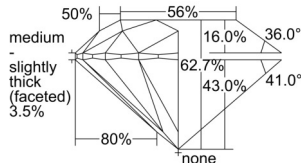

GIA®

FACSIMILE

GIA REPORT 1509554949

Verify this report at GIA.edu

GIA NATURAL DIAMOND DOSSIER®

October 03, 2024
GIA Report Number 1509554949
Shape and Cutting Style ..... Round Brilliant
Measurements ..... 5.41 - 5.44 x 3.40 mm

GRADING RESULTS

Carat Weight ..... 0.62 carat
Color Grade ..... G
Clarity Grade VVS1
Cut Grade ..... Excellent

ADDITIONAL GRADING INFORMATION

Polish ..... Excellent
Symmetry ..... Excellent
Fluorescence ..... None
Clarity Characteristics ..... Pinpoint
Inscription(s): GIA 1509554949

PROPORTIONS

Profile to actual proportions