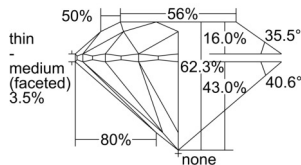

GIA®

FACSIMILE

GIA REPORT 1509556220

Verify this report at GIA.edu

GIA NATURAL DIAMOND DOSSIER®

October 04, 2024
GIA Report Number 1509556220
Shape and Cutting Style ..... Round Brilliant
Measurements ..... 4.41 - 4.43 x 2.76 mm

GRADING RESULTS

Carat Weight ..... 0.33 carat
Color Grade ..... F
Clarity Grade S11
Cut Grade ..... Excellent

ADDITIONAL GRADING INFORMATION

Polish ..... Excellent
Symmetry ..... Excellent
Fluorescence ..... Medium Blue
Clarity Characteristics ..... Crystal, Cloud
Inscription(s): GIA 1509556220

PROPORTIONS

Profile to actual proportions

GRADING SCALES

GIA COLOR SCALE	GIA CLARITY SCALE	GIA CUT SCALE
COLOURLESS	FLAWLESS	EXCELLENT
D	INTERNALLY FLAWLESS	
E	VVS₁	VERY GOOD
F		
G	VVS₂	
H	VS₁	GOOD
I		
J	VS₂	
K	SI₁	FAIR
L		
M	SI₂	
N	I₁	POOR
O		
P	I₂	
Q	I₃	
R		
S		
T		
U		
V		
W		
X		
Y		
Z