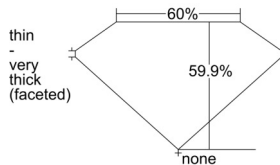

GIA®

FACSIMILE

GIA REPORT 1509560677

Verify this report at GIA.edu

GIA NATURAL DIAMOND DOSSIER®

October 03, 2024
GIA Report Number 1509560677
Shape and Cutting Style ..... Heart Brilliant
Measurements ..... 5.67 x 6.38 x 3.82 mm

GRADING RESULTS

Carat Weight ..... 0.80 carat
Color Grade ..... G
Clarity Grade ..... Internally Flawless

ADDITIONAL GRADING INFORMATION

Polish ..... Excellent
Symmetry ..... Excellent
Fluorescence ..... None
Clarity Characteristics ..... Minor Details of Polish
Inscription(s): GIA 1509560677

PROPORTIONS

Profile not to actual proportions

GRADING SCALES

GIA COLOR SCALE		GIA CLARITY SCALE			
COLORLESS	D	VERY VERY SLIGHTLY INCLUDED	FLAWLESS		
	E		INTERNALLY FLAWLESS		
	F		VVS₁		
	NEAR COLORLESS	G	VERY SLIGHTLY INCLUDED	VVS₂	
		H		VS₁	
		FANT	I	SLIGHTLY INCLUDED	VS₂
			J		SI₁
	LIGHT	K	INCLUDED	SI₂	
		L		I₁	
		M		I₂	
N		INCLUDED	I₃		
O					
P					
Q					
R					
S					
T					
U					
V					
W					
X					
Y					
Z