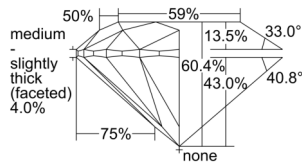

GIA®

FACSIMILE

GIA REPORT 1509560682

Verify this report at GIA.edu

GIA NATURAL DIAMOND DOSSIER®

October 03, 2024
GIA Report Number 1509560682
Shape and Cutting Style ..... Round Brilliant
Measurements ..... 4.90 - 4.93 x 2.97 mm

GRADING RESULTS

Carat Weight ..... 0.44 carat
Color Grade ..... E
Clarity Grade S11
Cut Grade ..... Excellent

ADDITIONAL GRADING INFORMATION

Polish ..... Excellent
Symmetry ..... Excellent
Fluorescence ..... None
Clarity Characteristics ..... Cloud, Crystal, Feather
Inscription(s): GIA 1509560682

PROPORTIONS

Profile to actual proportions

GRADING SCALES

GIA COLOR SCALE	GIA CLARITY SCALE	GIA CUT SCALE	
D	FLAWLESS	EXCELLENT	
E	INTERNALLY FLAWLESS		
F		VVS₁	VERY GOOD
G	VVS₂		
H	VS₁	GOOD	
I	VS₂		
J	S1₁	FAIR	
K	S1₂		
L	I₁	POOR	
M	I₂		
N	I₃		
O			
P			
Q			
R			
S			
T			
U			
V			
W			
X			
Y			
Z