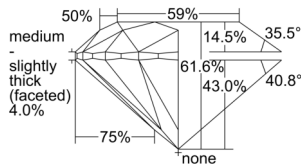

GIA®

FACSIMILE

GIA REPORT 1509561695

Verify this report at GIA.edu

GIA NATURAL DIAMOND DOSSIER®

October 07, 2024
GIA Report Number 1509561695
Shape and Cutting Style ..... Round Brilliant
Measurements ..... 5.07 - 5.10 x 3.14 mm

GRADING RESULTS

Carat Weight ..... 0.50 carat
Color Grade ..... H
Clarity Grade VS2
Cut Grade ..... Excellent

ADDITIONAL GRADING INFORMATION

Polish ..... Excellent
Symmetry ..... Excellent
Fluorescence ..... Faint
Clarity Characteristics ..... Cloud, Crystal
Inscription(s): GIA 1509561695

PROPORTIONS

Profile to actual proportions

GRADING SCALES

GIA COLOR SCALE	GIA CLARITY SCALE	GIA CUT SCALE	
D	FLAWLESS	EXCELLENT	
E	INTERNALLY FLAWLESS		
F		VVS₁	VERY GOOD
G	VVS₂		
H	VS₁	GOOD	
I	VS₂		
J	SI₁	FAIR	
K	SI₂		
L	I₁	POOR	
M	I₂		
N	I₃		
O			
P			
Q			
R			
S			
T			
U			
V			
W			
X			
Y			
Z