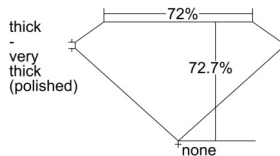

GIA®

FACSIMILE

GIA REPORT 1509562814

Verify this report at GIA.edu

GIA NATURAL DIAMOND DOSSIER®

October 04, 2024
GIA Report Number 1509562814
Shape and Cutting Style ..... Square Modified Brilliant
Measurements ..... 4.26 x 4.18 x 3.04 mm

GRADING RESULTS

Carat Weight ..... 0.50 carat
Color Grade ..... G
Clarity Grade SI1

ADDITIONAL GRADING INFORMATION

Polish ..... Excellent
Symmetry ..... Very Good
Fluorescence ..... Faint
Clarity Characteristics ..... Cloud, Crystal
Inspection(s): GIA 1509562814

PROPORTIONS

Profile not to actual proportions

GRADING SCALES

GIA COLOR SCALE		GIA CLARITY SCALE			
COLORLESS	D	VERY VERY SLIGHTLY INCLUDED	FLAWLESS		
	E		INTERNALLY FLAWLESS		
	F	VERY SLIGHTLY INCLUDED	VVS₁		
	G		VVS₂		
	H		VS₁		
	NEAR COLORLESS	I	SLIGHTLY INCLUDED	VS₂	
		J		SI₁	
		FAINT	K	INCLUDED	SI₂
			L		I₁
			M		I₂
VERT LIGHT	N	INCLUDED	I₃		
	O				
	P				
	Q				
	R				
LIGHT	S				
	T				
	U				
	V				
	W				
	X				
Y					
Z