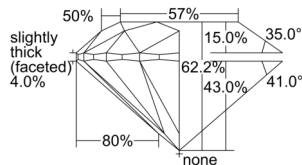

GIA®

FACSIMILE

GIA REPORT 1509568691

Verify this report at GIA.edu

GIA NATURAL DIAMOND DOSSIER®

October 04, 2024
GIA Report Number 1509568691
Shape and Cutting Style ..... Round Brilliant
Measurements ..... 6.15 - 6.19 x 3.84 mm

GRADING RESULTS

Carat Weight ..... 0.91 carat
Color Grade I
Clarity Grade VS1
Cut Grade ..... Excellent

ADDITIONAL GRADING INFORMATION

Polish ..... Excellent
Symmetry ..... Excellent
Fluorescence ..... Faint
Clarity Characteristics ..... Feather, Cloud, Pinpoint
Inscription(s): GIA 1509568691

PROPORTIONS

Profile to actual proportions

GRADING SCALES

GIA COLOR SCALE	GIA CLARITY SCALE	GIA CUT SCALE
COLOREDLESS	FLAWLESS	EXCELLENT
D	INTERNALLY FLAWLESS	
E	VVS₁	VERY GOOD
F		
G	VVS₂	
H	VS₁	GOOD
I		
J	VS₂	
K	SI₁	FAIR
L		
M	SI₂	
N	I₁	POOR
O		
P	I₂	
Q	I₃	
R		
S		
T		
U		
V		
W		
X		
Y		
Z