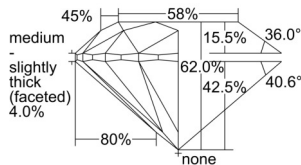

GIA®

FACSIMILE

GIA REPORT 1509570841

Verify this report at GIA.edu

GIA NATURAL DIAMOND DOSSIER®

October 04, 2024
GIA Report Number 1509570841
Shape and Cutting Style ..... Round Brilliant
Measurements ..... 5.81 - 5.83 x 3.61 mm

GRADING RESULTS

Carat Weight ..... 0.76 carat
Color Grade ..... F
Clarity Grade VS1
Cut Grade ..... Excellent

ADDITIONAL GRADING INFORMATION

Polish ..... Excellent
Symmetry ..... Excellent
Fluorescence ..... None
Clarity Characteristics ..... Feather, Pinpoint
Inscription(s): GIA 1509570841

PROPORTIONS

Profile to actual proportions

GRADING SCALES

GIA COLOR SCALE	GIA CLARITY SCALE	GIA CUT SCALE	
D	FLAWLESS	EXCELLENT	
E	INTERNALLY FLAWLESS		
F		VVS₁	VERY GOOD
G	VVS₂		
H	VS₁	GOOD	
I	VS₂		
J	SI₁	FAIR	
K	SI₂		
L	I₁	POOR	
M			
N			
O	I₂		
P			
Q	I₃		
R			
S			
T			
U			
V			
W			
X			
Y			
Z