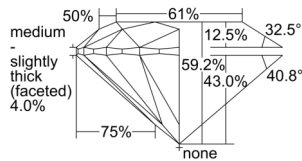

GIA®

FACSIMILE

GIA REPORT 1509571314

Verify this report at GIA.edu

GIA NATURAL DIAMOND DOSSIER®

October 07, 2024
GIA Report Number 1509571314
Shape and Cutting Style ..... Round Brilliant
Measurements ..... 5.38 - 5.40 x 3.19 mm

GRADING RESULTS

Carat Weight ..... 0.57 carat
Color Grade ..... D
Clarity Grade S11
Cut Grade ..... Excellent

ADDITIONAL GRADING INFORMATION

Polish ..... Excellent
Symmetry ..... Excellent
Fluorescence ..... Medium Blue
Clarity Characteristics ..... Crystal
Inscription(s): GIA 1509571314

PROPORTIONS

Profile to actual proportions

GRADING SCALES

GIA COLOR SCALE	GIA CLARITY SCALE	GIA CUT SCALE	
D	FLAWLESS	EXCELLENT	
E	INTERNALLY FLAWLESS		
F		VVS₁	VERY GOOD
G	VVS₂		
H	VS₁	GOOD	
I	VS₂		
J	S1₁	FAIR	
K	S1₂		
L	I₁	POOR	
M	I₂		
N	I₃		
O			
P			
Q			
R			
S			
T			
U			
V			
W			
X			
Y			
Z