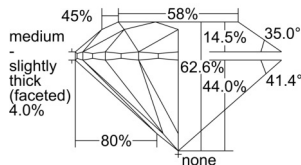

GIA®

FACSIMILE

GIA REPORT 1509577837

Verify this report at GIA.edu

GIA NATURAL DIAMOND DOSSIER®

October 10, 2024
GIA Report Number 1509577837
Shape and Cutting Style ..... Round Brilliant
Measurements ..... 5.91 - 5.95 x 3.71 mm

GRADING RESULTS

Carat Weight ..... 0.80 carat
Color Grade ..... J
Clarity Grade VS1
Cut Grade ..... Excellent

ADDITIONAL GRADING INFORMATION

Polish ..... Excellent
Symmetry ..... Excellent
Fluorescence ..... Faint
Clarity Characteristics ..... Cloud, Crystal
Inscription(s): GIA 1509577837

PROPORTIONS

Profile to actual proportions

GRADING SCALES

GIA COLOR SCALE	GIA CLARITY SCALE	GIA CUT SCALE	
D	FLAWLESS	EXCELLENT	
E	INTERNALLY FLAWLESS		
F		VVS₁	VERY GOOD
G	VVS₂		
H	VS₁	GOOD	
I	VS₂		
J	SI₁	FAIR	
K	SI₂		
L	I₁	POOR	
M	I₂		
N	I₃		
O			
P			
Q			
R			
S			
T			
U			
V			
W			
X			
Y			
Z