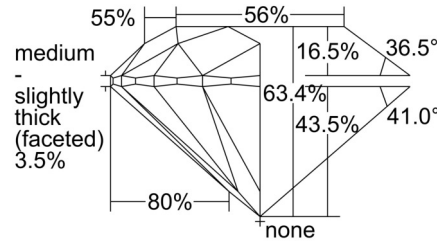

GIA REPORT
1509579822

Verify this report at GIA.edu

FACSIMILE

This is a digital representation of the original GIA Report. This representation might not be accepted in lieu of the original GIA Report in certain circumstances. The original GIA Report includes certain security features which are not reproducible on this facsimile.

GIA NATURAL DIAMOND GRADING REPORT

October 04, 2024
GIA Report Number 1509579822
Shape and Cutting Style ..... Round Brilliant
Measurements ..... 6.63 - 6.66 x 4.21 mm

GRADING RESULTS

Carat Weight ..... 1.15 carat
Color Grade ..... J
Clarity Grade VS1
Cut Grade ..... Excellent

ADDITIONAL GRADING INFORMATION

Polish ..... Excellent
Symmetry ..... Excellent
Fluorescence ..... None
Inscription(s): GIA 1509579822
Comments: Pinpoints are not shown.

PROPORTIONS

Profile to actual proportions