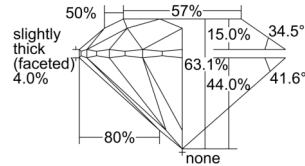

GIA®

FACSIMILE

GIA REPORT 1509582161

Verify this report at GIA.edu

GIA NATURAL DIAMOND DOSSIER®

October 08, 2024
GIA Report Number 1509582161
Shape and Cutting Style ..... Round Brilliant
Measurements ..... 6.11 - 6.16 x 3.87 mm

GRADING RESULTS

Carat Weight ..... 0.90 carat
Color Grade ..... F
Clarity Grade S11
Cut Grade ..... Excellent

ADDITIONAL GRADING INFORMATION

Polish ..... Excellent
Symmetry ..... Excellent
Fluorescence ..... None
Clarity Characteristics ..... Crystal, Feather
Inscription(s): GIA 1509582161

PROPORTIONS

Profile to actual proportions