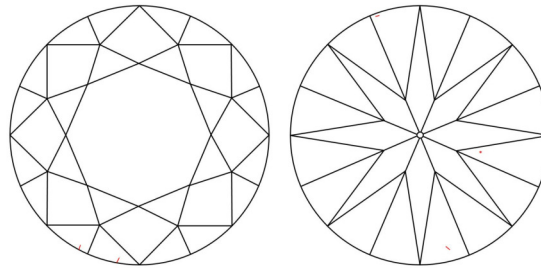

GIA NATURAL DIAMOND GRADING REPORT

October 09, 2024  
 GIA Report Number ..... 1509583341  
 Shape and Cutting Style ..... Round Brilliant  
 Measurements ..... 7.42 - 7.47 x 4.65 mm

GRADING RESULTS

Carat Weight ..... 1.60 carat  
 Color Grade ..... G  
 Clarity Grade ..... VVS1  
 Cut Grade ..... Excellent

ADDITIONAL GRADING INFORMATION

Polish ..... Excellent  
 Symmetry ..... Excellent  
 Fluorescence ..... None  
 Inscription(s): GIA 1509583341

PROPORTIONS

Profile to actual proportions

CLARITY CHARACTERISTICS

KEY TO SYMBOLS\*

- Pinpoint
- Feather

\* Red symbols denote internal characteristics (inclusions). Green or black symbols denote external characteristics (blemishes). Diagram is an approximate representation of the diamond, and symbols shown indicate type, position, and approximate size of clarity characteristics. All clarity characteristics may not be shown. Details of finish are not shown.