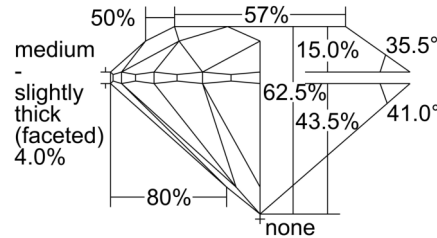

GIA NATURAL DIAMOND GRADING REPORT

October 09, 2024
GIA Report Number 1509583341
Shape and Cutting Style ..... Round Brilliant
Measurements ..... 7.42 - 7.47 x 4.65 mm

GRADING RESULTS

Carat Weight ..... 1.60 carat
Color Grade ..... G
Clarity Grade VVS1
Cut Grade ..... Excellent

ADDITIONAL GRADING INFORMATION

Polish ..... Excellent
Symmetry ..... Excellent
Fluorescence ..... None
Inscription(s): GIA 1509583341

PROPORTIONS

Profile to actual proportions