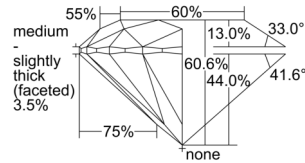

GIA®

FACSIMILE

GIA REPORT 1509584232

Verify this report at GIA.edu

GIA NATURAL DIAMOND DOSSIER®

October 08, 2024
GIA Report Number 1509584232
Shape and Cutting Style ..... Round Brilliant
Measurements ..... 4.31 - 4.34 x 2.62 mm

GRADING RESULTS

Carat Weight ..... 0.30 carat
Color Grade I
Clarity Grade S11
Cut Grade ..... Excellent

ADDITIONAL GRADING INFORMATION

Polish ..... Excellent
Symmetry ..... Excellent
Fluorescence ..... Faint
Clarity Characteristics ..... Crystal
Inscription(s): GIA 1509584232

PROPORTIONS

Profile to actual proportions

GRADING SCALES

GIA COLOR SCALE	GIA CLARITY SCALE	GIA CUT SCALE	
D	FLAWLESS	EXCELLENT	
E	INTERNALLY FLAWLESS		
F		VVS₁	VERY GOOD
G	VVS₂		
H	VS₁	GOOD	
I	VS₂		
J	S1₁	FAIR	
K	S1₂		
L	I₁	POOR	
M	I₂		
N	I₃		
O			
P			
Q			
R			
S			
T			
U			
V			
W			
X			
Y			
Z