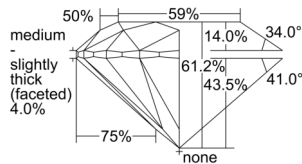

GIA®

FACSIMILE

GIA REPORT 1509584811

Verify this report at GIA.edu

GIA NATURAL DIAMOND DOSSIER®

October 08, 2024
GIA Report Number 1509584811
Shape and Cutting Style ..... Round Brilliant
Measurements ..... 3.78 - 3.80 x 2.32 mm

GRADING RESULTS

Carat Weight ..... 0.20 carat
Color Grade ..... E
Clarity Grade VS1
Cut Grade ..... Excellent

ADDITIONAL GRADING INFORMATION

Polish ..... Excellent
Symmetry ..... Excellent
Fluorescence ..... None
Clarity Characteristics..... Crystal, Cloud, Needle, Pinpoint
Inscription(s): GIA 1509584811

PROPORTIONS

Profile to actual proportions

GRADING SCALES

GIA COLOR SCALE	GIA CLARITY SCALE	GIA CUT SCALE
D	FLAWLESS	EXCELLENT
E	INTERNALLY FLAWLESS	
F	VVS₁	VERY GOOD
G		
H	VS₁	GOOD
I		
J	SI₁	FAIR
K		
L	I₁	POOR
M		
N	I₂	
O	I₃	
P		
Q		
R		
S		
T		
U		
V		
W		
X		
Y		
Z