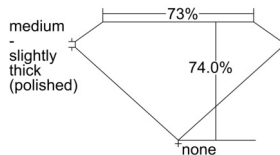

GIA®

FACSIMILE

GIA REPORT 1509585751

Verify this report at GIA.edu

GIA NATURAL DIAMOND DOSSIER®

October 07, 2024
GIA Report Number 1509585751
Shape and Cutting Style ..... Square Modified Brilliant
Measurements ..... 4.34 x 4.33 x 3.21 mm

GRADING RESULTS

Carat Weight ..... 0.51 carat
Color Grade ..... H
Clarity Grade VS2

ADDITIONAL GRADING INFORMATION

Polish ..... Excellent
Symmetry ..... Very Good
Fluorescence ..... None
Clarity Characteristics ..... Crystal, Cloud, Feather
Inscription(s): GIA 1509585751

PROPORTIONS

Profile not to actual proportions

GRADING SCALES

GIA COLOR SCALE		GIA CLARITY SCALE			
COLORLESS	D	VERY VERY SLIGHTLY INCLUDED	FLAWLESS		
	E		INTERNALLY FLAWLESS		
	F		VVS₁		
	G		VVS₂		
	H		VS₁		
	I		VS₂		
	NEAR COLORLESS	J	SLIGHTLY INCLUDED	SI₁	
		K		SI₂	
		L		I₁	
		FAINT	M	INCLUDED	I₂
N			I₃		
O					
VERT LIGHT	P				
	Q				
	R				
	LIGHT	S			
		T			
		U			
V					
W					
X					
Y					
Z