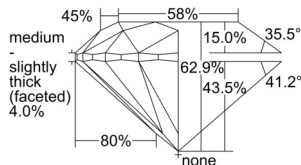

GIA®

FACSIMILE

GIA REPORT 1509590792

Verify this report at GIA.edu

GIA NATURAL DIAMOND DOSSIER®

October 08, 2024
GIA Report Number 1509590792
Shape and Cutting Style ..... Round Brilliant
Measurements ..... 5.60 - 5.65 x 3.54 mm

GRADING RESULTS

Carat Weight ..... 0.70 carat
Color Grade I
Clarity Grade VS1
Cut Grade ..... Excellent

ADDITIONAL GRADING INFORMATION

Polish ..... Excellent
Symmetry ..... Excellent
Fluorescence ..... None
Clarity Characteristics..... Cloud, Pinpoint, Indented Natural
Inspection(s): GIA 1509590792

PROPORTIONS

Profile to actual proportions

GRADING SCALES

GIA COLOR SCALE	GIA CLARITY SCALE	GIA CUT SCALE	
D	FLAWLESS	EXCELLENT	
E	INTERNALLY FLAWLESS		
F		VVS₁	VERY GOOD
G	VVS₂		
H	VS₁	GOOD	
I	VS₂		
J	SI₁	FAIR	
K	SI₂		
L	I₁	POOR	
M			
N			
O	I₂		
P			
Q			
R	I₃		
S			
T			
U			
V			
W			
X			
Y			
Z