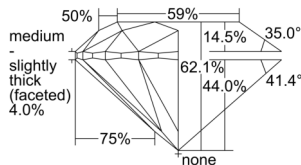

GIA®

FACSIMILE

GIA REPORT 1509591855

Verify this report at GIA.edu

GIA NATURAL DIAMOND DOSSIER®

October 10, 2024
GIA Report Number 1509591855
Shape and Cutting Style ..... Round Brilliant
Measurements ..... 5.05 - 5.11 x 3.15 mm

GRADING RESULTS

Carat Weight ..... 0.50 carat
Color Grade ..... E
Clarity Grade VS1
Cut Grade ..... Excellent

ADDITIONAL GRADING INFORMATION

Polish ..... Excellent
Symmetry ..... Excellent
Fluorescence ..... None
Clarity Characteristics ..... Cloud
Inscription(s): GIA 1509591855

PROPORTIONS

Profile to actual proportions

GRADING SCALES

GIA COLOR SCALE	GIA CLARITY SCALE	GIA CUT SCALE	
D	FLAWLESS	EXCELLENT	
E	INTERNALLY FLAWLESS		
F		VVS₁	VERY GOOD
G	VVS₂		
H	VS₁	GOOD	
I	VS₂		
J	SI₁	FAIR	
K	SI₂		
L	I₁	POOR	
M	I₂		
N	I₃		
O			
P			
Q			
R			
S			
T			
U			
V			
W			
X			
Y			
Z