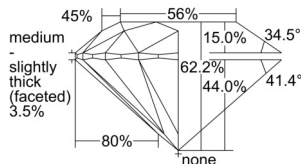

GIA®

FACSIMILE

GIA REPORT 1509592034

Verify this report at GIA.edu

GIA NATURAL DIAMOND DOSSIER®

October 08, 2024
GIA Report Number 1509592034
Shape and Cutting Style ..... Round Brilliant
Measurements ..... 5.35 - 5.38 x 3.34 mm

GRADING RESULTS

Carat Weight ..... 0.58 carat
Color Grade ..... H
Clarity Grade VS1
Cut Grade ..... Excellent

ADDITIONAL GRADING INFORMATION

Polish ..... Excellent
Symmetry ..... Excellent
Fluorescence ..... None
Clarity Characteristics ..... Crystal, Pinpoint
Inscription(s): GIA 1509592034

PROPORTIONS

Profile to actual proportions

GRADING SCALES

GIA COLOR SCALE	GIA CLARITY SCALE	GIA CUT SCALE	
D	FLAWLESS	EXCELLENT	
E	INTERNALLY FLAWLESS		
F		VVS₁	VERY GOOD
G	VVS₂		
H	VS₁	GOOD	
I	VS₂		
J	SI₁	FAIR	
K	SI₂		
L	I₁	POOR	
M			
N			
O	I₂		
P			
Q			
R	I₃		
S			
T			
U			
V			
W			
X			
Y			
Z