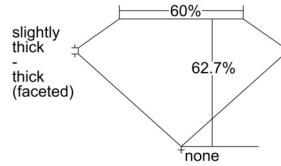

GIA®

FACSIMILE

GIA REPORT 1509596736

Verify this report at GIA.edu

GIA NATURAL DIAMOND DOSSIER®

October 08, 2024
GIA Report Number 1509596736
Shape and Cutting Style ..... Marquise Brilliant
Measurements ..... 7.64 x 3.88 x 2.43 mm

GRADING RESULTS

Carat Weight ..... 0.40 carat
Color Grade ..... D
Clarity Grade VS2

ADDITIONAL GRADING INFORMATION

Polish ..... Excellent
Symmetry ..... Very Good
Fluorescence ..... None
Clarity Characteristics ..... Crystal
Inscription(s): GIA 1509596736

PROPORTIONS

Profile not to actual proportions

GRADING SCALES

GIA COLOR SCALE		GIA CLARITY SCALE		
NEAR COLORLESS	D	VERY VERY SLIGHTLY INCLUDED	FLAWLESS	
	E		INTERNALLY FLAWLESS	
	F		VS₁	
	FANT	G	VERY SLIGHTLY INCLUDED	VS₂
		H		VS₁
		I	SLIGHTLY INCLUDED	VS₂
		J		SI₁
	LIGHT	K	INCLUDED	SI₂
		L		I₁
		M	NOT LISTED	I₂
N		I₃		
O				
P				
Q				
R				
S				
T				
U				
V				
W				
X				
Y				
Z