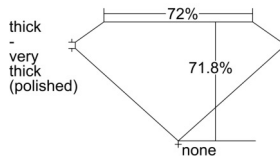

GIA®

FACSIMILE

GIA REPORT 1509597566

Verify this report at GIA.edu

GIA NATURAL DIAMOND DOSSIER®

October 09, 2024
GIA Report Number 1509597566
Shape and Cutting Style ..... Square Modified Brilliant
Measurements ..... 4.56 x 4.55 x 3.27 mm

GRADING RESULTS

Carat Weight ..... 0.59 carat
Color Grade ..... G
Clarity Grade VS2

ADDITIONAL GRADING INFORMATION

Polish ..... Excellent
Symmetry ..... Excellent
Fluorescence ..... None
Clarity Characteristics ..... Cloud
Inscription(s): GIA 1509597566

PROPORTIONS

Profile not to actual proportions

GRADING SCALES

GIA COLOR SCALE		GIA CLARITY SCALE			
COLORLESS	D	VERY VERY SLIGHTLY INCLUDED	FLAWLESS		
	E		INTERNALLY FLAWLESS		
	F	VERY SLIGHTLY INCLUDED	VVS₁		
	G		VVS₂		
	H		VS₁		
	NEAR COLORLESS	I	SLIGHTLY INCLUDED	VS₂	
		J		SI₁	
		FAINT	K	INCLUDED	SI₂
			L		I₁
			M		I₂
VERT LIGHT	N	LIGHT	I₃		
	O				
	P				
	Q				
	R