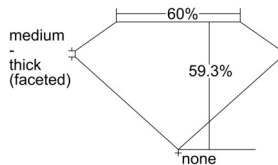

GIA®

FACSIMILE

GIA REPORT 1509619720

Verify this report at GIA.edu

GIA NATURAL DIAMOND DOSSIER®

October 10, 2024
GIA Report Number 1509619720
Shape and Cutting Style ..... Heart Brilliant
Measurements ..... 4.73 x 5.53 x 3.28 mm

GRADING RESULTS

Carat Weight ..... 0.50 carat
Color Grade ..... G
Clarity Grade VS1

ADDITIONAL GRADING INFORMATION

Polish ..... Excellent
Symmetry ..... Excellent
Fluorescence ..... None
Clarity Characteristics..... Crystal, Feather, Needle, Pinpoint
Inscription(s): GIA 1509619720

PROPORTIONS

Profile not to actual proportions

GRADING SCALES

GIA COLOR SCALE		GIA CLARITY SCALE			
COLORLESS	D	VERY VERY SLIGHTLY INCLUDED	FLAWLESS		
	E		INTERNALLY FLAWLESS		
	F	VERY SLIGHTLY INCLUDED	VVS₁		
	G		VVS₂		
	H		VS₁		
	NEAR COLORLESS	I	SLIGHTLY INCLUDED	VS₂	
		J		SI₁	
		FAINT	K	INCLUDED	SI₂
			L		I₁
			M		I₂
VERT LIGHT			N	INCLUDED	I₃
	O				
	P				
	Q				
LIGHT	R				
	S				
	T				
	U				
	V				
	Z