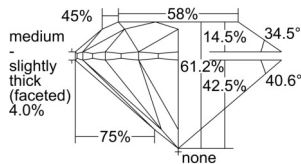

GIA®

FACSIMILE

GIA REPORT 1509622441

Verify this report at GIA.edu

GIA NATURAL DIAMOND DOSSIER®

October 11, 2024
GIA Report Number 1509622441
Shape and Cutting Style ..... Round Brilliant
Measurements ..... 3.81 - 3.83 x 2.34 mm

GRADING RESULTS

Carat Weight ..... 0.21 carat
Color Grade ..... F
Clarity Grade VVS2
Cut Grade ..... Excellent

ADDITIONAL GRADING INFORMATION

Polish ..... Excellent
Symmetry ..... Excellent
Fluorescence ..... None
Clarity Characteristics ..... Cloud, Feather, Pinpoint
Inscription(s): GIA 1509622441

PROPORTIONS

Profile to actual proportions

GRADING SCALES

GIA COLOR SCALE	GIA CLARITY SCALE	GIA CUT SCALE	
D	FLAWLESS	EXCELLENT	
E	INTERNALLY FLAWLESS		
F		VVS₁	VERY GOOD
G	VVS₂		
H	VS₁	GOOD	
I	VS₂		
J	SI₁	FAIR	
K	SI₂		
L	I₁	POOR	
M			
N			
O	I₂		
P			
Q			
R	I₃		
S			
T			
U			
V			
W			
X			
Y			
Z