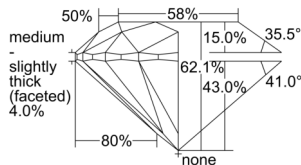

GIA®

FACSIMILE

GIA REPORT 1509622447

Verify this report at GIA.edu

GIA NATURAL DIAMOND DOSSIER®

October 10, 2024
GIA Report Number 1509622447
Shape and Cutting Style ..... Round Brilliant
Measurements ..... 5.40 - 5.44 x 3.36 mm

GRADING RESULTS

Carat Weight ..... 0.61 carat
Color Grade I
Clarity Grade VS1
Cut Grade ..... Excellent

ADDITIONAL GRADING INFORMATION

Polish ..... Excellent
Symmetry ..... Excellent
Fluorescence ..... None
Clarity Characteristics..... Crystal, Needle, Cloud, Pinpoint
Inscription(s): GIA 1509622447

PROPORTIONS

Profile to actual proportions

GRADING SCALES

GIA COLOR SCALE	GIA CLARITY SCALE	GIA CUT SCALE	
D	FLAWLESS	EXCELLENT	
E	INTERNALLY FLAWLESS		
F		VVS₁	VERY GOOD
G	VVS₂		
H	VS₁	GOOD	
I	VS₂		
J	SI₁	FAIR	
K	SI₂		
L	I₁	POOR	
M			
N			
O	I₂		
P			
Q			
R	I₃		
S			
T			
U			
V			
W			
X			
Y			
Z