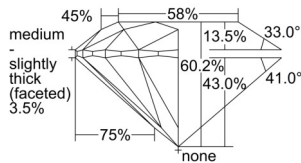

GIA®

FACSIMILE

GIA REPORT 1509623423

Verify this report at GIA.edu

GIA NATURAL DIAMOND DOSSIER®

October 11, 2024
GIA Report Number 1509623423
Shape and Cutting Style ..... Round Brilliant
Measurements ..... 3.80 - 3.83 x 2.30 mm

GRADING RESULTS

Carat Weight ..... 0.20 carat
Color Grade ..... G
Clarity Grade VS1
Cut Grade ..... Excellent

ADDITIONAL GRADING INFORMATION

Polish ..... Excellent
Symmetry ..... Excellent
Fluorescence ..... Faint
Clarity Characteristics ..... Cloud, Pinpoint
Inscription(s): GIA 1509623423

PROPORTIONS

Profile to actual proportions

GRADING SCALES

GIA COLOR SCALE	GIA CLARITY SCALE	GIA CUT SCALE	
D	FLAWLESS	EXCELLENT	
E	INTERNALLY FLAWLESS		
F		VVS₁	VERY GOOD
G	VVS₂		
H	VS₁	GOOD	
I	VS₂		
J	SI₁	FAIR	
K	SI₂		
L	I₁	POOR	
M	I₂		
N	I₃		
O			
P			
Q			
R			
S			
T			
U			
V			
W			
X			
Y			
Z