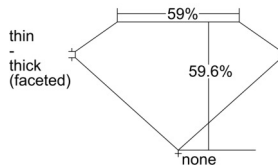

GIA®

FACSIMILE

GIA REPORT 1509649228

Verify this report at GIA.edu

GIA NATURAL DIAMOND DOSSIER®

October 14, 2024
GIA Report Number 1509649228
Shape and Cutting Style ..... Heart Brilliant
Measurements ..... 5.25 x 6.15 x 3.66 mm

GRADING RESULTS

Carat Weight ..... 0.70 carat
Color Grade ..... E
Clarity Grade VS1

ADDITIONAL GRADING INFORMATION

Polish ..... Excellent
Symmetry ..... Excellent
Fluorescence ..... None
Clarity Characteristics ..... Feather
Inscription(s): GIA 1509649228

PROPORTIONS

Profile not to actual proportions

GRADING SCALES

GIA COLOR SCALE		GIA CLARITY SCALE			
COLORLESS	D	VERY VERY SLIGHTLY INCLUDED	FLAWLESS		
	E		INTERNALLY FLAWLESS		
	F		VVS₁		
	NEAR COLORLESS	G	VERY SLIGHTLY INCLUDED	VVS₂	
		H		VS₁	
		FANT	I	SLIGHTLY INCLUDED	VS₂
			J		SI₁
	K		SI₂		
	LIGHT		L	INCLUDED	I₁
		M	I₂		
N		I₃			
O					
P					
Q					
R					
S