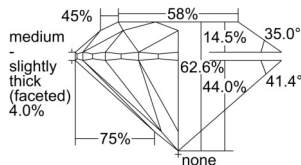

GIA®

FACSIMILE

GIA REPORT 1509651754

Verify this report at GIA.edu

GIA NATURAL DIAMOND DOSSIER®

October 15, 2024
GIA Report Number 1509651754
Shape and Cutting Style ..... Round Brilliant
Measurements ..... 4.68 - 4.70 x 2.93 mm

GRADING RESULTS

Carat Weight ..... 0.40 carat
Color Grade ..... F
Clarity Grade S11
Cut Grade ..... Excellent

ADDITIONAL GRADING INFORMATION

Polish ..... Excellent
Symmetry ..... Excellent
Fluorescence ..... None
Clarity Characteristics ..... Crystal, Cloud, Feather
Inscription(s): GIA 1509651754

PROPORTIONS

Profile to actual proportions

GRADING SCALES

GIA COLOR SCALE	GIA CLARITY SCALE	GIA CUT SCALE	
D	FLAWLESS	EXCELLENT	
E	INTERNALLY FLAWLESS		
F		VVS₁	VERY GOOD
G	VVS₂		
H	VS₁	GOOD	
I	VS₂		
J	S1₁	FAIR	
K	S1₂		
L	I₁	POOR	
M	I₂		
N	I₃		
O			
P			
Q			
R			
S			
T			
U			
V			
W			
X			
Y			
Z