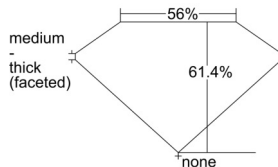

GIA®

FACSIMILE

GIA REPORT 1509662346

Verify this report at GIA.edu

GIA NATURAL DIAMOND DOSSIER®

October 16, 2024
GIA Report Number 1509662346
Shape and Cutting Style ..... Heart Brilliant
Measurements ..... 4.66 x 5.49 x 3.37 mm

GRADING RESULTS

Carat Weight ..... 0.51 carat
Color Grade I
Clarity Grade VS1

ADDITIONAL GRADING INFORMATION

Polish ..... Excellent
Symmetry ..... Excellent
Fluorescence ..... None
Clarity Characteristics ..... Crystal, Pinpoint
Inscription(s): GIA 1509662346

PROPORTIONS

Profile not to actual proportions

GRADING SCALES

GIA COLOR SCALE		GIA CLARITY SCALE	
COLORLESS	D	VERY VERY SLIGHTLY INCLUDED	FLAWLESS
	E		INTERNALLY FLAWLESS
	F		VVS₁
	G		VVS₂
	H		VS₁
	I		VS₂
	J		SI₁
	K		SI₂
	L		I₁
	M		I₂
NEAR COLORLESS	N	SLIGHTLY INCLUDED	I₃
	O		
	P		
	Q		
FAINT	R		
	S		
	T		
	U		
VERY LIGHT	V		
	W		
	X		
	Y		
LIGHT	Z