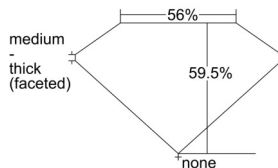

GIA®

FACSIMILE

GIA REPORT 1509665081

Verify this report at GIA.edu

GIA NATURAL DIAMOND DOSSIER®

October 16, 2024
GIA Report Number 1509665081
Shape and Cutting Style ..... Heart Brilliant
Measurements ..... 4.19 x 4.90 x 2.92 mm

GRADING RESULTS

Carat Weight ..... 0.33 carat
Color Grade ..... D
Clarity Grade VS1

ADDITIONAL GRADING INFORMATION

Polish ..... Excellent
Symmetry ..... Excellent
Fluorescence ..... None
Clarity Characteristics ..... Crystal, Feather
Inscription(s): GIA 1509665081

PROPORTIONS

Profile not to actual proportions

GRADING SCALES

GIA COLOR SCALE		GIA CLARITY SCALE	
COLORLESS	D	VERY VERY SLIGHTLY INCLUDED	FLAWLESS
	E		INTERNALLY FLAWLESS
	F		VVS₁
	G		VVS₂
	H		VS₁
	I		VS₂
	J		SI₁
	K		SI₂
	L		I₁
	M		I₂
NEAR COLORLESS	N	SLIGHTLY INCLUDED	I₃
	O		
	P		
	Q		
FAINT	R		
	S		
	T		
	U		
VERY LIGHT	V		
	W		
	X		
	Y		
LIGHT	Z