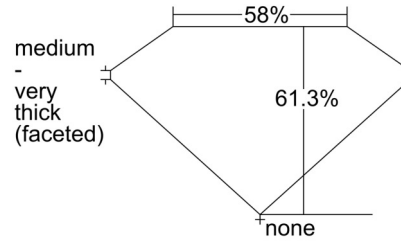

GIA NATURAL DIAMOND GRADING REPORT

October 22, 2024
GIA Report Number 1509698149
Shape and Cutting Style ..... Heart Brilliant
Measurements ..... 5.87 x 6.82 x 4.18 mm

GRADING RESULTS

Carat Weight ..... 1.02 carat
Color Grade ..... J
Clarity Grade SI1

ADDITIONAL GRADING INFORMATION

Polish ..... Excellent
Symmetry ..... Excellent
Fluorescence ..... None
Inscription(s): GIA 1509698149

Comments: Additional clouds are not shown. Pinpoints are not shown.

PROPORTIONS

Profile not to actual proportions