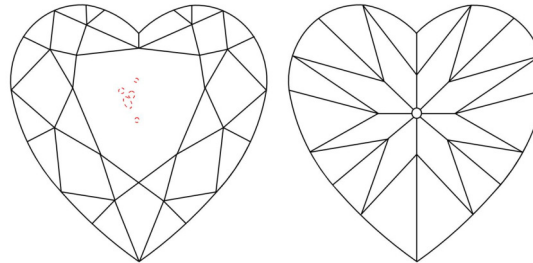

GIA NATURAL DIAMOND GRADING REPORT

October 22, 2024
 GIA Report Number 1509698149
 Shape and Cutting Style Heart Brilliant
 Measurements 5.87 x 6.82 x 4.18 mm

GRADING RESULTS

Carat Weight 1.02 carat
 Color Grade J
 Clarity Grade SI1

ADDITIONAL GRADING INFORMATION

Polish Excellent
 Symmetry Excellent
 Fluorescence None
 Inscription(s): GIA 1509698149

Comments: Additional clouds are not shown. Pinpoints are not shown.

PROPORTIONS

Profile not to actual proportions

CLARITY CHARACTERISTICS

KEY TO SYMBOLS*

 Cloud

* Red symbols denote internal characteristics (inclusions). Green or black symbols denote external characteristics (blemishes). Diagram is an approximate representation of the diamond, and symbols shown indicate type, position, and approximate size of clarity characteristics. All clarity characteristics may not be shown. Details of finish are not shown.