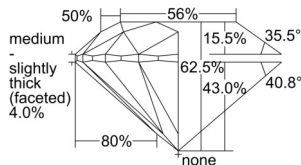

GIA®

FACSIMILE

GIA REPORT 1509730181

Verify this report at GIA.edu

GIA NATURAL DIAMOND DOSSIER®

October 24, 2024
GIA Report Number 1509730181
Shape and Cutting Style ..... Round Brilliant
Measurements ..... 4.25 - 4.28 x 2.67 mm

GRADING RESULTS

Carat Weight ..... 0.30 carat
Color Grade ..... F
Clarity Grade VS1
Cut Grade ..... Excellent

ADDITIONAL GRADING INFORMATION

Polish ..... Excellent
Symmetry ..... Excellent
Fluorescence ..... Faint
Clarity Characteristics.....Crystal, Indented Natural, Pinpoint
Inspection(s): GIA 1509730181

PROPORTIONS

Profile to actual proportions

GRADING SCALES

GIA COLOR SCALE	GIA CLARITY SCALE	GIA CUT SCALE
COLOURLESS D	FLAWLESS	EXCELLENT
E	INTERNALLY FLAWLESS	
F	VVS₁	VERY GOOD
G		
H	VVS₂	GOOD
I	VS₁	
J	VS₂	FAIR
K	SI₁	
L	SI₂	POOR
M	I₁	
N	I₂	
O	I₃	
P		
Q		
R		
S		
T		
U		
V		
W		
X		
Y		
Z