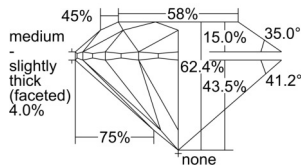

GIA®

FACSIMILE

GIA REPORT 1509779185

Verify this report at GIA.edu

GIA NATURAL DIAMOND DOSSIER®

October 30, 2024
GIA Report Number 1509779185
Shape and Cutting Style ..... Round Brilliant
Measurements ..... 5.92 - 5.95 x 3.70 mm

GRADING RESULTS

Carat Weight ..... 0.80 carat
Color Grade ..... G
Clarity Grade VVS1
Cut Grade ..... Excellent

ADDITIONAL GRADING INFORMATION

Polish ..... Excellent
Symmetry ..... Excellent
Fluorescence ..... Medium Blue
Clarity Characteristics ..... Cloud, Pinpoint
Inscription(s): GIA 1509779185

PROPORTIONS

Profile to actual proportions