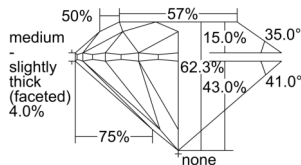

GIA®

FACSIMILE

GIA REPORT 1509812893

Verify this report at GIA.edu

GIA NATURAL DIAMOND DOSSIER®

November 08, 2024
GIA Report Number 1509812893
Shape and Cutting Style ..... Round Brilliant
Measurements ..... 4.26 - 4.29 x 2.66 mm

GRADING RESULTS

Carat Weight ..... 0.30 carat
Color Grade ..... D
Clarity Grade S11
Cut Grade ..... Excellent

ADDITIONAL GRADING INFORMATION

Polish ..... Excellent
Symmetry ..... Excellent
Fluorescence ..... None
Clarity Characteristics ..... Feather, Cloud
Inscription(s): GIA 1509812893

PROPORTIONS

Profile to actual proportions

GRADING SCALES

GIA COLOR SCALE	GIA CLARITY SCALE	GIA CUT SCALE	
D	FLAWLESS	EXCELLENT	
E	INTERNALLY FLAWLESS		
F		VVS₁	VERY GOOD
G	VVS₂		
H	VS₁	GOOD	
I	VS₂		
J	S1₁	FAIR	
K	S1₂		
L	I₁	POOR	
M	I₂		
N	I₃		
O			
P			
Q			
R			
S			
T			
U			
V			
W			
X			
Y			
Z