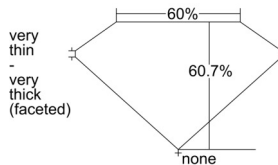

GIA®

FACSIMILE

GIA REPORT 1509824114

Verify this report at GIA.edu

GIA NATURAL DIAMOND DOSSIER®

November 07, 2024
GIA Report Number 1509824114
Shape and Cutting Style ..... Heart Brilliant
Measurements ..... 4.25 x 5.07 x 3.08 mm

GRADING RESULTS

Carat Weight ..... 0.41 carat
Color Grade ..... D
Clarity Grade VS2

ADDITIONAL GRADING INFORMATION

Polish ..... Excellent
Symmetry ..... Very Good
Fluorescence ..... None
Clarity Characteristics ..... Feather, Cloud
Inscription(s): GIA 1509824114

PROPORTIONS

Profile not to actual proportions

GRADING SCALES

GIA COLOR SCALE		GIA CLARITY SCALE			
COLORLESS	D	VERY VERY SLIGHTLY INCLUDED	FLAWLESS		
	E		INTERNALLY FLAWLESS		
	F	VERY SLIGHTLY INCLUDED	VVS₁		
	G		VVS₂		
	H		VS₁		
	NEAR COLORLESS	I	SLIGHTLY INCLUDED	VS₂	
		J		SI₁	
		FAINT	K	INCLUDED	SI₂
			L		I₁
			M		I₂
VERT LIGHT	N	LIGHT	I₃		
	O				
	P				
	Q				
	R