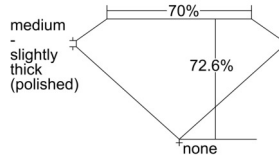

GIA®

FACSIMILE

GIA REPORT 1509838068

Verify this report at GIA.edu

GIA NATURAL DIAMOND DOSSIER®

November 11, 2024
GIA Report Number 1509838068
Shape and Cutting Style ..... Square Modified Brilliant
Measurements ..... 4.38 x 4.34 x 3.15 mm

GRADING RESULTS

Carat Weight ..... 0.50 carat
Color Grade ..... G
Clarity Grade VS1

ADDITIONAL GRADING INFORMATION

Polish ..... Excellent
Symmetry ..... Very Good
Fluorescence ..... None
Clarity Characteristics ..... Crystal, Feather, Pinpoint
Inscription(s): GIA 1509838068

PROPORTIONS

Profile not to actual proportions

GRADING SCALES

GIA COLOR SCALE		GIA CLARITY SCALE			
COLORLESS	D	VERY VERY SLIGHTLY INCLUDED	FLAWLESS		
	E		INTERNALLY FLAWLESS		
	F		VS₁		
	G		VS₂		
	NEAR COLORLESS	H	VERY SLIGHTLY INCLUDED	VS₁	
		I		VS₂	
		FAINT	J	SLIGHTLY INCLUDED	S₁
			K		S₂
	L		I₁		
	VERT LIGHT		M	INCLUDED	I₂
N			I₃		
O					
P					
LIGHT	Q				
	R				
	S				
	T				
	U				
	V				
W					
X					
Y					
Z