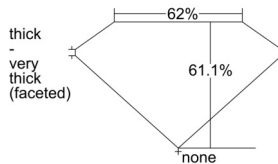

GIA®

FACSIMILE

GIA REPORT 1509847861

Verify this report at GIA.edu

GIA NATURAL DIAMOND DOSSIER®

November 13, 2024
GIA Report Number 1509847861
Shape and Cutting Style ..... Heart Brilliant
Measurements ..... 5.47 x 6.65 x 4.06 mm

GRADING RESULTS

Carat Weight ..... 0.92 carat
Color Grade ..... G
Clarity Grade VVS1

ADDITIONAL GRADING INFORMATION

Polish ..... Excellent
Symmetry ..... Excellent
Fluorescence ..... Faint
Clarity Characteristics ..... Pinpoint, Needle, Feather
Inspection(s): GIA 1509847861

PROPORTIONS

Profile not to actual proportions

GRADING SCALES

GIA COLOR SCALE		GIA CLARITY SCALE				
COLORLESS	D	VERY SLIGHTLY INCLUDED	FLAWLESS			
	E		INTERNALLY FLAWLESS			
	F		VVS₁			
	NEAR COLORLESS	G	VERY SLIGHTLY INCLUDED	VVS₂		
		H		VS₁		
		I		VS₂		
		FAINT		J	SLIGHTLY INCLUDED	SI₁
				K		SI₂
	L		I₁			
	LIGHT	M	INCLUDED	I₂		
N		I₃				
O						
P						
Q						
R						
S