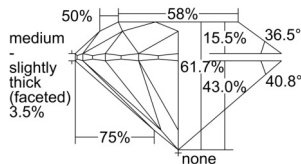

GIA®

FACSIMILE

GIA REPORT 1509857731

Verify this report at GIA.edu

GIA NATURAL DIAMOND DOSSIER®

November 25, 2024
GIA Report Number 1509857731
Shape and Cutting Style ..... Round Brilliant
Measurements ..... 5.32 - 5.35 x 3.29 mm

GRADING RESULTS

Carat Weight ..... 0.58 carat
Color Grade ..... D
Clarity Grade ..... Flawless
Cut Grade ..... Excellent

ADDITIONAL GRADING INFORMATION

Polish ..... Excellent
Symmetry ..... Excellent
Fluorescence ..... None
Clarity Characteristics ..... None
Inscription(s): GIA 1509857731

PROPORTIONS

Profile to actual proportions

GRADING SCALES

GIA COLOR SCALE	GIA CLARITY SCALE	GIA CUT SCALE	
D	FLAWLESS	EXCELLENT	
E	INTERNALLY FLAWLESS		
F		VVS₁	VERY GOOD
G	VVS₂		
H	VS₁	GOOD	
I	VS₂		
J	SI₁	FAIR	
K	SI₂		
L	I₁	POOR	
M	I₂		
N	I₃		
O			
P			
Q			
R			
S			
T			
U			
V			
W			
X			
Y			
Z