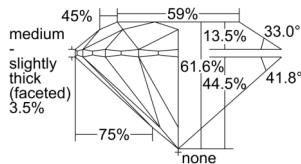

GIA®

FACSIMILE

GIA REPORT 1509858166

Verify this report at GIA.edu

GIA NATURAL DIAMOND DOSSIER®

November 14, 2024
GIA Report Number 1509858166
Shape and Cutting Style ..... Round Brilliant
Measurements ..... 5.51 - 5.55 x 3.41 mm

GRADING RESULTS

Carat Weight ..... 0.63 carat
Color Grade ..... D
Clarity Grade ..... Flawless
Cut Grade ..... Excellent

ADDITIONAL GRADING INFORMATION

Polish ..... Excellent
Symmetry ..... Excellent
Fluorescence ..... None
Clarity Characteristics ..... None
Inscription(s): GIA 1509858166

PROPORTIONS

Profile to actual proportions