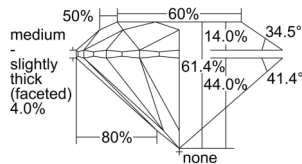

GIA®

FACSIMILE

GIA REPORT 1509904507

Verify this report at GIA.edu

GIA NATURAL DIAMOND DOSSIER®

November 26, 2024
GIA Report Number 1509904507
Shape and Cutting Style ..... Round Brilliant
Measurements ..... 4.49 - 4.53 x 2.77 mm

GRADING RESULTS

Carat Weight ..... 0.34 carat
Color Grade ..... D
Clarity Grade VVS1
Cut Grade ..... Excellent

ADDITIONAL GRADING INFORMATION

Polish ..... Excellent
Symmetry ..... Excellent
Fluorescence ..... None
Clarity Characteristics ..... Pinpoint
Inscription(s): GIA 1509904507

PROPORTIONS

Profile to actual proportions

GRADING SCALES

GIA COLOR SCALE	GIA CLARITY SCALE	GIA CUT SCALE	
D	FLAWLESS	EXCELLENT	
E	INTERNALLY FLAWLESS		
F		VVS₁	VERY GOOD
G	VVS₂		
H	VS₁	GOOD	
I	VS₂		
J	SI₁	FAIR	
K	SI₂		
L	I₁	POOR	
M			
N			
O	I₂		
P			
Q	I₃		
R			
S			
T			
U			
V			
W			
X			
Y			
Z