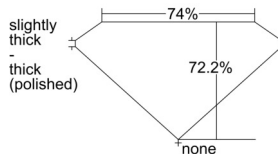

GIA®

FACSIMILE

GIA REPORT 1509922480

Verify this report at GIA.edu

GIA NATURAL DIAMOND DOSSIER®

December 02, 2024
GIA Report Number 1509922480
Shape and Cutting Style ..... Square Modified Brilliant
Measurements ..... 4.92 x 4.84 x 3.50 mm

GRADING RESULTS

Carat Weight ..... 0.71 carat
Color Grade ..... G
Clarity Grade ..... Internally Flawless

ADDITIONAL GRADING INFORMATION

Polish ..... Excellent
Symmetry ..... Excellent
Fluorescence ..... None
Clarity Characteristics ..... Minor Details of Polish
Inscription(s): GIA 1509922480

PROPORTIONS

Profile not to actual proportions

GRADING SCALES

GIA COLOR SCALE		GIA CLARITY SCALE			
COLORLESS	D	VERY VERY SLIGHTLY INCLUDED	FLAWLESS		
	E		INTERNALLY FLAWLESS		
	F	VERY SLIGHTLY INCLUDED	VVS₁		
	G		VVS₂		
	H		VS₁		
	NEAR COLORLESS	I	SLIGHTLY INCLUDED	VS₂	
		J		SI₁	
		FAINT	K	INCLUDED	SI₂
			L		I₁
			M		I₂
VERT LIGHT	N	LIGHT	I₃		
	O				
	P				
	Q				
	R