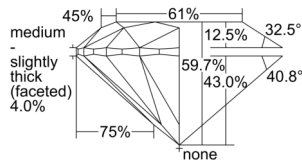

GIA®

FACSIMILE

GIA REPORT 1509946081

Verify this report at GIA.edu

GIA NATURAL DIAMOND DOSSIER®

December 06, 2024
GIA Report Number 1509946081
Shape and Cutting Style ..... Round Brilliant
Measurements ..... 5.12 - 5.16 x 3.07 mm

GRADING RESULTS

Carat Weight ..... 0.50 carat
Color Grade ..... F
Clarity Grade VVS1
Cut Grade ..... Excellent

ADDITIONAL GRADING INFORMATION

Polish ..... Excellent
Symmetry ..... Excellent
Fluorescence ..... None
Clarity Characteristics ..... Pinpoint, Feather
Inscription(s): GIA 1509946081

PROPORTIONS

Profile to actual proportions

GRADING SCALES

GIA COLOR SCALE	GIA CLARITY SCALE	GIA CUT SCALE
D	FLAWLESS	EXCELLENT
E	FLAWLESS	
F	INTERNALLY FLAWLESS	VERY GOOD
G	VVS₁	
H	VVS₂	GOOD
I	VS₁	
J	VS₂	FAIR
K	SI₁	
L	SI₂	POOR
M	I₁	
N	I₂	
O	I₃	
P		
Q		
R		
S		
T		
U		
V		
W		
X		
Y		
Z