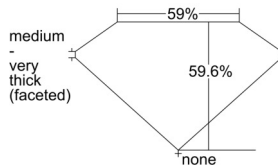

GIA®

FACSIMILE

GIA REPORT 1509948394

Verify this report at GIA.edu

GIA NATURAL DIAMOND DOSSIER®

December 06, 2024
GIA Report Number 1509948394
Shape and Cutting Style ..... Heart Brilliant
Measurements ..... 4.84 x 5.49 x 3.27 mm

GRADING RESULTS

Carat Weight ..... 0.52 carat
Color Grade ..... G
Clarity Grade VVS1

ADDITIONAL GRADING INFORMATION

Polish ..... Excellent
Symmetry ..... Very Good
Fluorescence ..... None
Clarity Characteristics ..... Pinpoint, Feather
Inspection(s): GIA 1509948394

PROPORTIONS

Profile not to actual proportions

GRADING SCALES

GIA COLOR SCALE		GIA CLARITY SCALE		
NEAR COLORLESS	D	VERY VERY SLIGHTLY INCLUDED	FLAWLESS	
	E		INTERNALLY FLAWLESS	
	F		VVS₁	
	FANT	G	VERY SLIGHTLY INCLUDED	VVS₂
		H		VS₁
		I	SLIGHTLY INCLUDED	VS₂
		J		SI₁
	LIGHT	K	INCLUDED	SI₂
		L		I₁
		M		I₂
N		NOT GRADED	I₃	
O				
P				
Q				
R				
S				
T				
U				
V				
W				
X				
Y				
Z