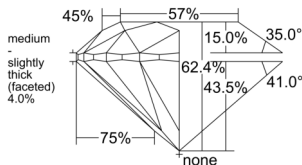

GIA®

FACSIMILE

GIA REPORT 1509969374

Verify this report at GIA.edu

GIA NATURAL DIAMOND DOSSIER®

December 11, 2024
GIA Report Number 1509969374
Shape and Cutting Style ..... Round Brilliant
Measurements ..... 5.07 - 5.10 x 3.17 mm

GRADING RESULTS

Carat Weight ..... 0.51 carat
Color Grade I
Clarity Grade VS1
Cut Grade ..... Excellent

ADDITIONAL GRADING INFORMATION

Polish ..... Excellent
Symmetry ..... Excellent
Fluorescence ..... None
Clarity Characteristics ..... Crystal
Inscription(s): GIA 1509969374

PROPORTIONS

GRADING SCALES

GIA COLOR SCALE	GIA CLARITY SCALE	GIA CUT SCALE	
D	FLAWLESS	EXCELLENT	
E	INTERNALLY FLAWLESS		
F		VVS₁	VERY GOOD
G	VVS₂		
H	VS₁	GOOD	
I	VS₂		
J	SI₁	FAIR	
K	SI₂		
L	I₁	POOR	
M	I₂		
N	I₃		
O			
P			
Q			
R			
S			
T			
U			
V			
W			
X			
Y			
Z