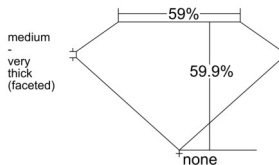

GIA®

FACSIMILE

GIA REPORT 1509971628

Verify this report at GIA.edu

GIA NATURAL DIAMOND DOSSIER®

December 11, 2024
GIA Report Number 1509971628
Shape and Cutting Style ..... Heart Brilliant
Measurements ..... 5.48 x 6.28 x 3.77 mm

GRADING RESULTS

Carat Weight ..... 0.76 carat
Color Grade I
Clarity Grade VS1

ADDITIONAL GRADING INFORMATION

Polish ..... Excellent
Symmetry ..... Excellent
Fluorescence ..... None
Clarity Characteristics ..... Crystal, Feather
Inscription(s): GIA 1509971628

PROPORTIONS

Profile not to actual proportions

GRADING SCALES

GIA COLOR SCALE		GIA CLARITY SCALE			
COLORLESS	D	VERY VERY SLIGHTLY INCLUDED	FLAWLESS		
	E		INTERNALLY FLAWLESS		
	F	VERY SLIGHTLY INCLUDED	VVS₁		
	G		VVS₂		
	H		VS₁		
	NEAR COLORLESS	I	SLIGHTLY INCLUDED	VS₂	
		J		SI₁	
		FAINT	K	INCLUDED	SI₂
			L		I₁
			M		I₂
VERTICALLY LIGHT	N	INCLUDED	I₃		
	O				
	P				
	Q				
	R				
LIGHT	S				
	T				
	U				
	V				
	W				
	Z