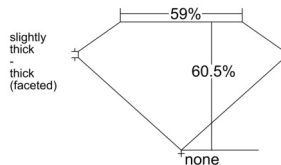

GIA®

FACSIMILE

GIA REPORT 1509973833

Verify this report at GIA.edu

GIA NATURAL DIAMOND DOSSIER®

December 12, 2024
GIA Report Number 1509973833
Shape and Cutting Style ..... Pear Brilliant
Measurements ..... 6.51 x 4.11 x 2.49 mm

GRADING RESULTS

Carat Weight ..... 0.40 carat
Color Grade ..... G
Clarity Grade SI1

ADDITIONAL GRADING INFORMATION

Polish ..... Excellent
Symmetry ..... Very Good
Fluorescence ..... None
Clarity Characteristics ..... Crystal
Inscription(s): GIA 1509973833

PROPORTIONS

Profile not to actual proportions

GRADING SCALES

GIA COLOR SCALE		GIA CLARITY SCALE			
COLORLESS	D	VERY VERY SLIGHTLY INCLUDED	FLAWLESS		
	E		INTERNALLY FLAWLESS		
	F	VERY SLIGHTLY INCLUDED	VVS₁		
	G		VVS₂		
	H		VS₁		
	NEAR COLORLESS	I	SLIGHTLY INCLUDED	VS₂	
		J		SI₁	
		FAINT	K	INCLUDED	SI₂
			L		I₁
			M		I₂
VERT LIGHT	N	INCLUDED	I₃		
	O				
	P				
	Q				
	R				
LIGHT	S				
	T				
	U				
	V				
	W				
	Z