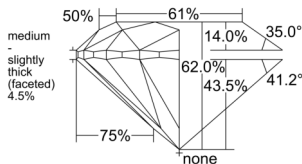

GIA®

FACSIMILE

GIA REPORT 1509983799

Verify this report at GIA.edu

GIA NATURAL DIAMOND DOSSIER®

December 12, 2024
GIA Report Number 1509983799
Shape and Cutting Style ..... Round Brilliant
Measurements ..... 5.60 - 5.66 x 3.49 mm

GRADING RESULTS

Carat Weight ..... 0.70 carat
Color Grade I
Clarity Grade VS2
Cut Grade ..... Excellent

ADDITIONAL GRADING INFORMATION

Polish ..... Excellent
Symmetry ..... Very Good
Fluorescence ..... Medium Blue
Clarity Characteristics..... Cloud, Crystal, Cavity
Inspection(s): GIA 1509983799

PROPORTIONS

Profile to actual proportions