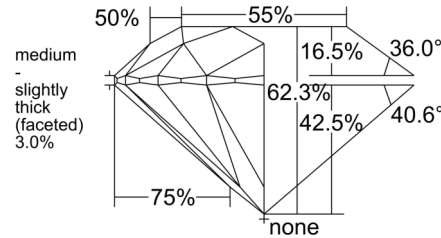

GIA NATURAL DIAMOND GRADING REPORT

December 23, 2024

GIA Report Number 1513039083

Shape and Cutting Style Round Brilliant

Measurements 6.28 - 6.31 x 3.92 mm

GRADING RESULTS

Carat Weight 0.96 carat

Color Grade E

PROPORTIONS

Profile to actual proportions

CLARITY CHARACTERISTICS

KEY TO SYMBOLS*

- Crystal
- Cloud
- ∖ Needle
- △ Natural

* Red symbols denote internal characteristics (inclusions). Green or black symbols denote external characteristics (blemishes). Diagram is an approximate representation of the diamond, and symbols shown indicate type, position, and approximate size of clarity characteristics. All clarity characteristics may not be shown. Details of finish are not shown.