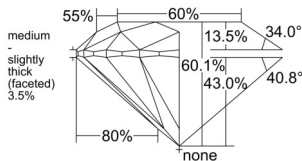

GIA®

FACSIMILE

GIA REPORT

1513054274

Verify this report at GIA.edu

GIA NATURAL DIAMOND DOSSIER®

December 24, 2024
GIA Report Number 1513054274
Shape and Cutting Style ..... Round Brilliant
Measurements ..... 5.98 - 6.02 x 3.61 mm

GRADING RESULTS

Carat Weight ..... 0.80 carat
Color Grade ..... J
Clarity Grade VS1
Cut Grade ..... Excellent

ADDITIONAL GRADING INFORMATION

Polish ..... Excellent
Symmetry ..... Excellent
Fluorescence ..... None
Clarity Characteristics ..... Indented Natural, Pinpoint
Inscription(s): GIA 1513054274

PROPORTIONS

Profile to actual proportions

GRADING SCALES

GIA COLOR SCALE	GIA CLARITY SCALE	GIA CUT SCALE	
D	FLAWLESS	EXCELLENT	
E	INTERNALLY FLAWLESS		
F		VVS₁	VERY GOOD
G	VVS₂		
H	VS₁	GOOD	
I	VS₂		
J	SI₁	FAIR	
K	SI₂		
L	I₁	POOR	
M	I₂		
N	I₃		
O			
P			
Q			
R			
S			
T			
U			
V			
W			
X			
Y			
Z