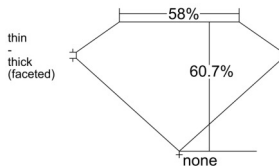

GIA®

FACSIMILE

GIA REPORT 1513059576

Verify this report at GIA.edu

GIA NATURAL DIAMOND DOSSIER®

December 24, 2024
GIA Report Number 1513059576
Shape and Cutting Style ..... Oval Brilliant
Measurements ..... 6.20 x 4.60 x 2.79 mm

GRADING RESULTS

Carat Weight ..... 0.50 carat
Color Grade ..... D
Clarity Grade VS1

ADDITIONAL GRADING INFORMATION

Polish ..... Very Good
Symmetry ..... Very Good
Fluorescence ..... None
Clarity Characteristics..Cloud, Indented Natural, Needle, Pinpoint
Inscription(s): GIA 1513059576

PROPORTIONS

Profile not to actual proportions

GRADING SCALES

GIA COLOR SCALE		GIA CLARITY SCALE			
COLORLESS	D	VERY VERY SLIGHTLY INCLUDED	FLAWLESS		
	E		INTERNALLY FLAWLESS		
	F	VERY SLIGHTLY INCLUDED	VVS₁		
	G		VVS₂		
	H		VS₁		
	NEAR COLORLESS	I	SLIGHTLY INCLUDED	VS₂	
		J		SI₁	
		FAINT	K	INCLUDED	SI₂
			L		I₁
			M		I₂
VERTICALLY LIGHT	N	INCLUDED	I₃		
	O				
	P				
	Q				
	R				
LIGHT	S				
	T				
	U				
	V				
	W				
X					
Y					
Z